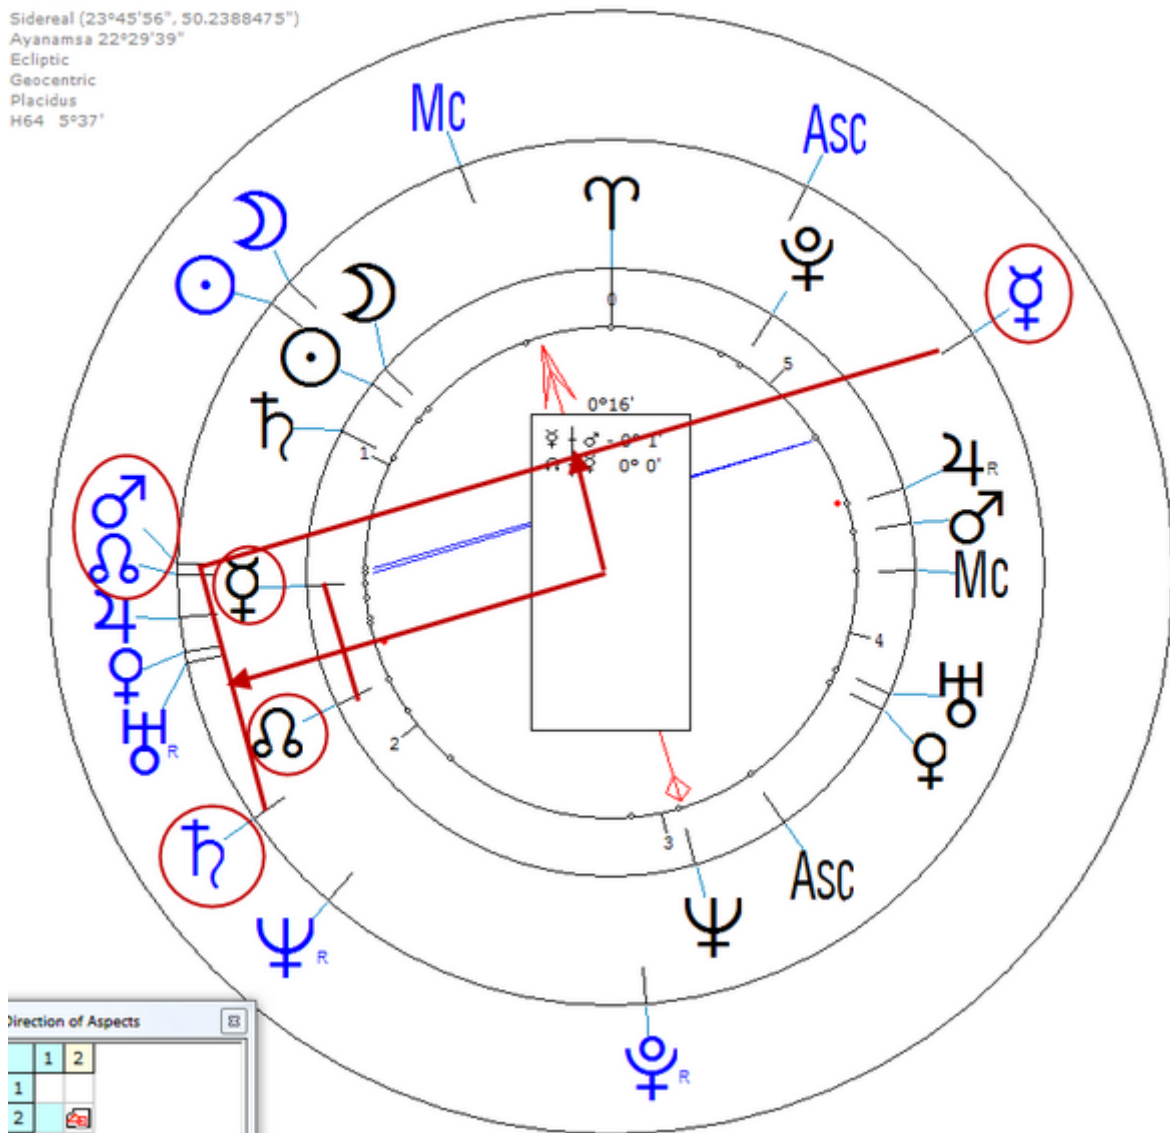

Mercure, Jean

27 March 1909 at 18:00 (= 6:00 PM)Paris, France, 48n52, 2e20
French actor.

<https://www.astro.com/astro-databank/Mercure,_Jean>

Death by Suicide 24 June 1998 (With his wife Jandeline, age 89)

Lunar Return (Harmonic 64)

Lunar $\text{♁}/\text{♃}$ = Lunar $\text{♀}/\text{♁}$ = $\text{♀}_n/\text{♁}_n$

Mercure, Jean

27 March 1909 Sat 18:00 (GMT+0:09) 48n52 2e20
Paris, France

Sidereal (23°45'56", 50.2388475")
Ayanamsa 22°29'39"
Ecliptic
Geocentric
Placidus
H64 5°37'